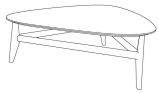

■ E22232X / E22256X

ALL PICTURES SHOWN ARE FOR ILLUSTRATIVE PURPOSE ONLY. ACTUAL PRODUCT MAY VARY DUE TO PRODUCT ENHANCEMENT.

SCHEMATICS

Rectangular ANGULAR

50cm x 80cm H 40cm
19,69" x 31,5" H 15,75"

Rectangular Central

60cm x 120cm H 35cm
23,62" x 47,24" H 13,78"

Rectangular ACCENT

40cm x 50cm H 50cm
15,75" x 19,69" H 19,69"

Round ANGULAR

80cm x 80cm H 47cm
31,5" x 31,5" H 18,5"

Round Central

100cm x 100cm H 35cm
39,37" x 39,37" H 13,78"