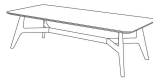

■ E22232X / E22256X

ALL PICTURES SHOWN ARE FOR ILLUSTRATIVE PURPOSE ONLY. ACTUAL PRODUCT MAY VARY DUE TO PRODUCT ENHANCEMENT.

SCHEMATICS

Rectangular ANGULAR

50cm x 80cm H 40cm
19,69" x 31,5" H 15,75"

Rectangular Central

60cm x 120cm H 35cm
23,62" x 47,24" H 13,78"

Rectangular ACCENT

40cm x 50cm H 50cm
15,75" x 19,69" H 19,69"

Round ANGULAR

80cm x 80cm H 47cm
31,5" x 31,5" H 18,5"

Round Central

100cm x 100cm H 35cm
39,37" x 39,37" H 13,78"