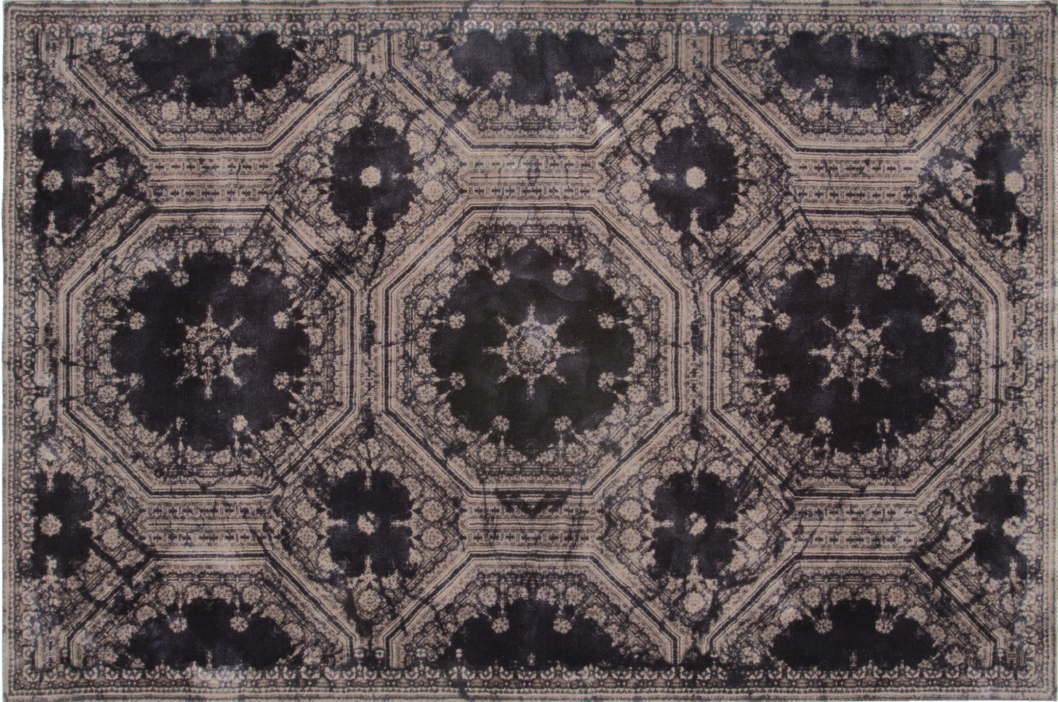

■ R70402X

■ R70401X

ALL PICTURES SHOWN ARE FOR ILLUSTRATIVE PURPOSE ONLY. ACTUAL PRODUCT MAY VARY DUE TO PRODUCT ENHANCEMENT.

SCHEMATICS

RECTANGULAR

200cm x 300cm
78,74" x 118,11"

300cm x 400cm
118,11" x 157,48"

FINISHINGS

Color

Night blue

TAUPE