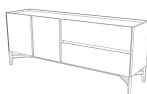

by NATUZZI
DIVANI & DIVANI

■ W22204X / W22207X

■ W22204X / W22207X

■ W22203X / W22206X

■ W22203X / W22206X

SCHEMATICS

Sideboard

200cm x 50cm H 80cm
78,74" x 19,69" H 31,5"

Sideboard with doors

50cm x 200cm H 80cm
19,69" x 78,74" H 31,5"

FINISHINGS

Frame finishing

SMOKED OAK

Brown Ash

Blonde Ash

Top finishing