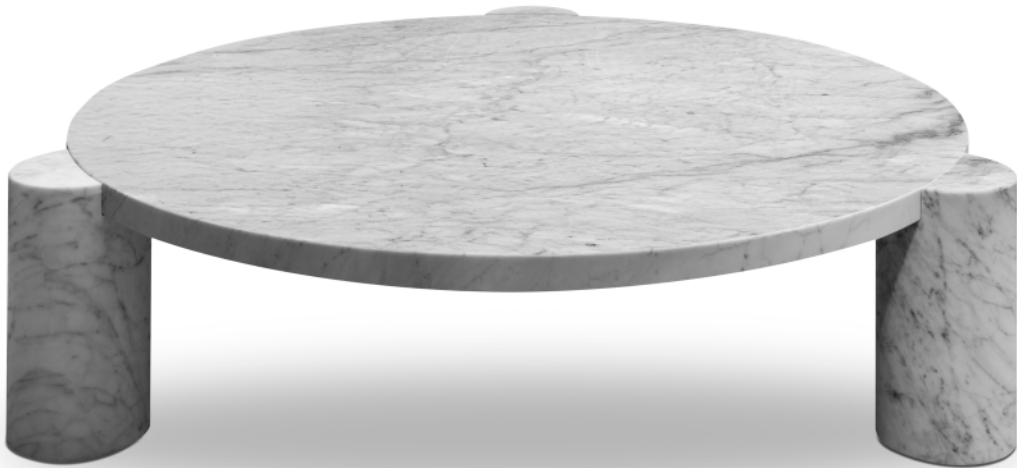

■ Q123018XNA

ALL PICTURES SHOWN ARE FOR ILLUSTRATIVE PURPOSE ONLY. ACTUAL PRODUCT MAY VARY DUE TO PRODUCT ENHANCEMENT.

SCHEMATICS

Rectangular Central

100cm x 155cm H 34cm  
39,37" x 61,02" H 13,39"

Round ANGULAR

66cm x 66cm H 45cm  
25,98" x 25,98" H 17,72"

Round Central

100cm x 100cm H 34cm  
39,37" x 39,37" H 13,39"

130cm x 130cm H 34cm  
51,18" x 51,18" H 13,39"

Round Accent

66cm x 66cm H 34cm  
25,98" x 25,98" H 13,39"