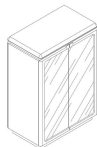

■ T17201X

■ T17202X

■ T17203X

■ T17204X

■ T172R2X

ALL PICTURES SHOWN ARE FOR ILLUSTRATIVE PURPOSE ONLY. ACTUAL PRODUCT MAY VARY DUE TO PRODUCT ENHANCEMENT.

**SCHEMATICS**

**Sideboard**

53cm x 200cm H 73cm  
20,87" x 78,74" H 28,74"

53cm x 200cm H 88cm  
20,87" x 78,74" H 34,65"

**Showcase**

53cm x 90cm H 130cm  
20,87" x 35,43" H 51,18"

**RECTANGULAR FIXED**

95cm x 200cm H 74cm  
37,4" x 78,74" H 29,13"

105cm x 260cm H 74cm  
41,34" x 102,36" H 29,13"

**RECTANGULAR DESK**

60cm x 180cm H 73cm  
23,62" x 70,87" H 28,74"

**ROUND Fixed**

160cm x 160cm H 74cm  
62,99" x 62,99" H 29,13"

**FINISHINGS**

**Frame finishing**