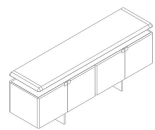

■ T17201X

■ T17202X

■ T17203X

■ T17204X

■ T172R2X

ALL PICTURES SHOWN ARE FOR ILLUSTRATIVE PURPOSE ONLY. ACTUAL PRODUCT MAY VARY DUE TO PRODUCT ENHANCEMENT.

**SCHEMATICS**

**Sideboard**

53cm x 200cm H 73cm  
20,87" x 78,74" H 28,74"

53cm x 200cm H 88cm  
20,87" x 78,74" H 34,65"

**Showcase**

53cm x 90cm H 130cm  
20,87" x 35,43" H 51,18"

**RECTANGULAR FIXED**

95cm x 200cm H 74cm  
37,4" x 78,74" H 29,13"

105cm x 260cm H 74cm  
41,34" x 102,36" H 29,13"

**RECTANGULAR DESK**

60cm x 180cm H 73cm  
23,62" x 70,87" H 28,74"

**ROUND Fixed**

160cm x 160cm H 74cm  
62,99" x 62,99" H 29,13"

**FINISHINGS**

**Frame finishing**