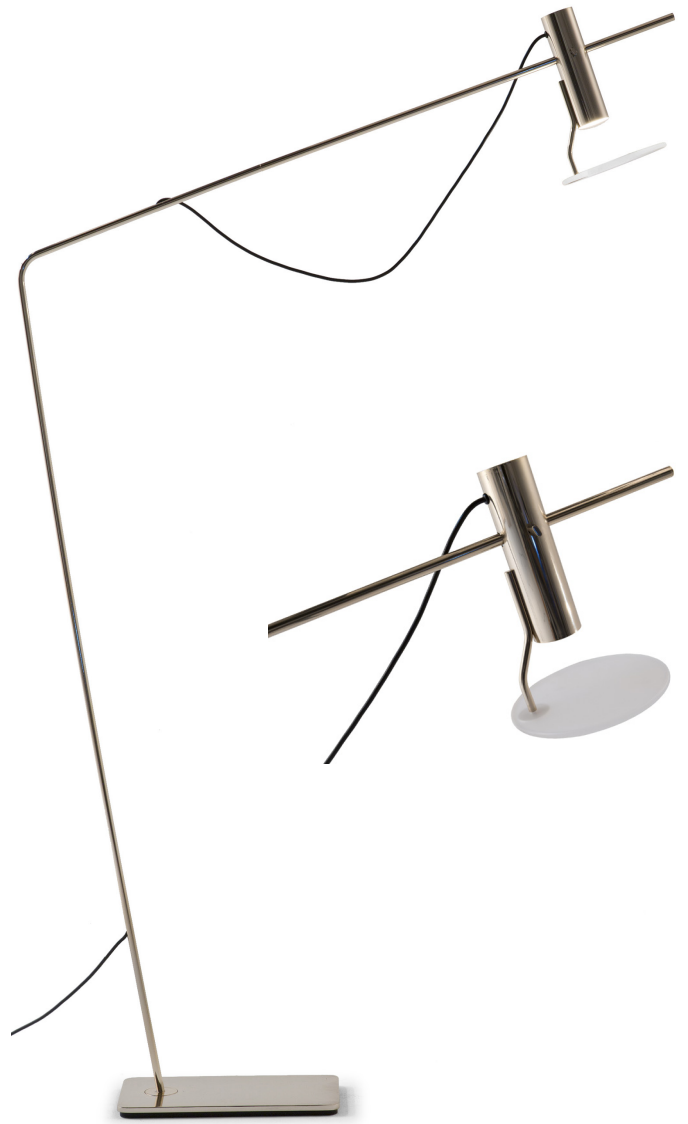

■ L514020

■ L514100

■ L514160

■ L514040

■ L514080

■ L514070

■ L514050

ALL PICTURES SHOWN ARE FOR ILLUSTRATIVE PURPOSE ONLY. ACTUAL PRODUCT MAY VARY DUE TO PRODUCT ENHANCEMENT.

SCHEMATICS

Stand lamp

13cm x 26cm H 141cm  
5,12" x 10,24" H 55,51"

26cm x 13cm H 141cm  
10,24" x 5,12" H 55,51"

30cm x 145cm H 200cm  
11,81" x 57,09" H 78,74"

Table lamp

22cm x 27cm H 49cm  
8,66" x 10,63" H 19,29"

FINISHINGS

Frame finishing

CHAMPAGNE

BLACK CHROME

MATT BLACK

Lampshade finishing

WHITE

CHAMPAGNE