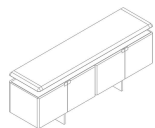

■ T17201X

■ T17202X

■ T17203X

■ T17204X

■ T172R2X

ALL PICTURES SHOWN ARE FOR ILLUSTRATIVE PURPOSE ONLY. ACTUAL PRODUCT MAY VARY DUE TO PRODUCT ENHANCEMENT.

SCHEMATICS

Sideboard

53cm x 200cm H 73cm
20,87" x 78,74" H 28,74"

53cm x 200cm H 88cm
20,87" x 78,74" H 34,65"

Showcase

53cm x 90cm H 130cm
20,87" x 35,43" H 51,18"

RECTANGULAR FIXED

95cm x 200cm H 74cm
37,4" x 78,74" H 29,13"

105cm x 260cm H 74cm
41,34" x 102,36" H 29,13"

RECTANGULAR DESK

60cm x 180cm H 73cm
23,62" x 70,87" H 28,74"

ROUND Fixed

160cm x 160cm H 74cm
62,99" x 62,99" H 29,13"

FINISHINGS

Frame finishing

WALNUT