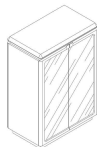

■ T17201X

■ T17202X

■ T17203X

■ T17204X

■ T172R2X

ALL PICTURES SHOWN ARE FOR ILLUSTRATIVE PURPOSE ONLY. ACTUAL PRODUCT MAY VARY DUE TO PRODUCT ENHANCEMENT.

SCHEMATICS

Sideboard

53cm x 200cm H 73cm
20,87" x 78,74" H 28,74"

53cm x 200cm H 88cm
20,87" x 78,74" H 34,65"

Showcase

53cm x 90cm H 130cm
20,87" x 35,43" H 51,18"

RECTANGULAR FIXED

95cm x 200cm H 74cm
37,4" x 78,74" H 29,13"

105cm x 260cm H 74cm
41,34" x 102,36" H 29,13"

RECTANGULAR DESK

60cm x 180cm H 73cm
23,62" x 70,87" H 28,74"

ROUND Fixed

160cm x 160cm H 74cm
62,99" x 62,99" H 29,13"

FINISHINGS

Frame finishing

WALNUT