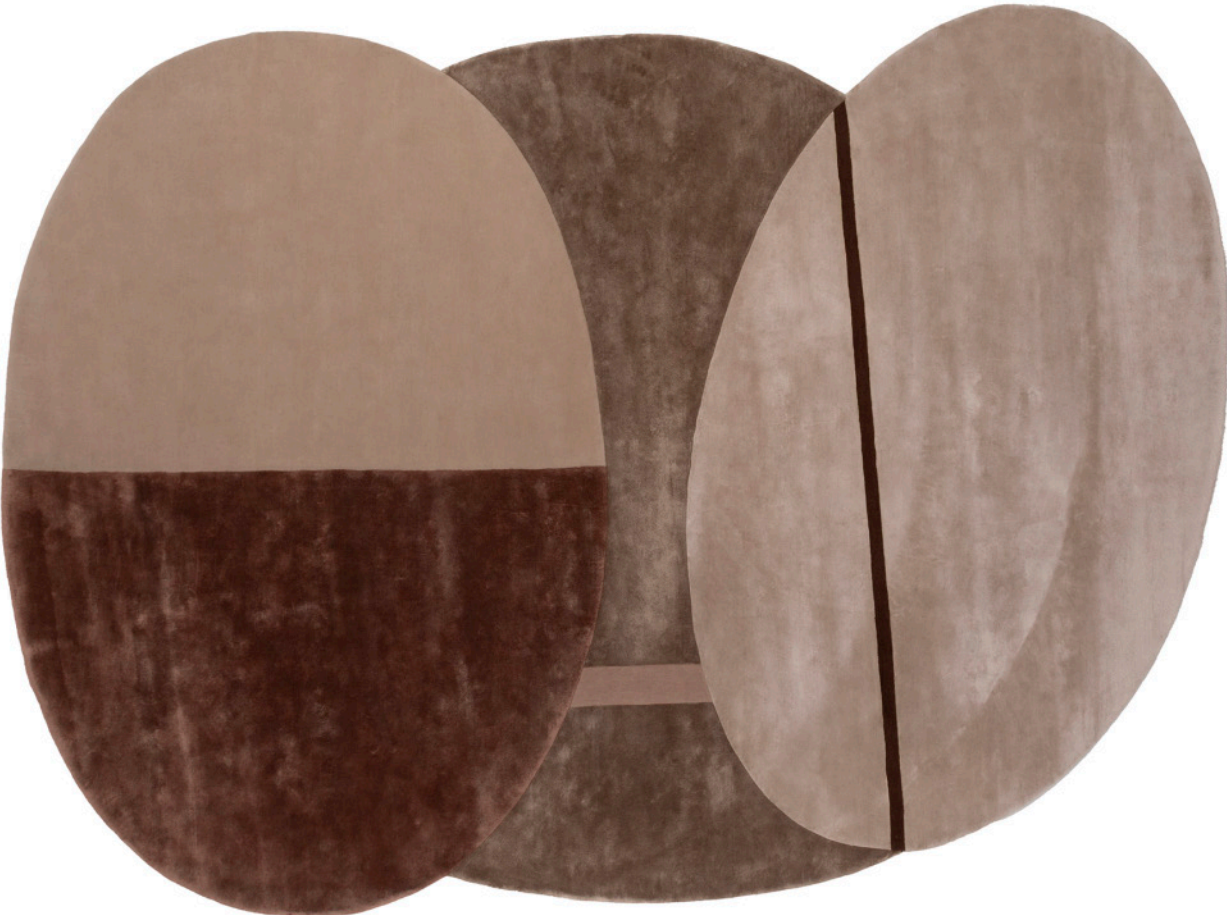

DRAFT IMAGES

■ V854002XNA

■ V854001XNA

ALL PICTURES SHOWN ARE FOR ILLUSTRATIVE PURPOSE ONLY. ACTUAL PRODUCT MAY VARY DUE TO PRODUCT ENHANCEMENT.

■ V854005XNA

■ V854006XNA

ALL PICTURES SHOWN ARE FOR ILLUSTRATIVE PURPOSE ONLY. ACTUAL PRODUCT MAY VARY DUE TO PRODUCT ENHANCEMENT.

SCHEMATICS

RECTANGULAR

200cm x 300cm
78,74" x 118,11"

300cm x 400cm
118,11" x 157,48"

200cm x 300cm H 2cm
78,74" x 118,11" H 0,79"

300cm x 200cm H 2cm
118,11" x 78,74" H 0,79"

300cm x 400cm H 2cm
118,11" x 157,48" H 0,79"

400cm x 300cm H 2cm
157,48" x 118,11" H 0,79"

FINISHINGS

Color

BEIGE

BLUE

MOCHA MOUSSE

Color 2

WALNUT