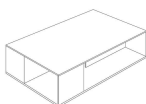

## SCHEMATICS

---

### square ANGULAR

60cm x 60cm H 70cm  
23,62" x 23,62" H 27,56"

### square Central

100cm x 100cm H 34cm  
39,37" x 39,37" H 13,39"

### Rectangular Central

85cm x 125cm H 34cm  
33,46" x 49,21" H 13,39"