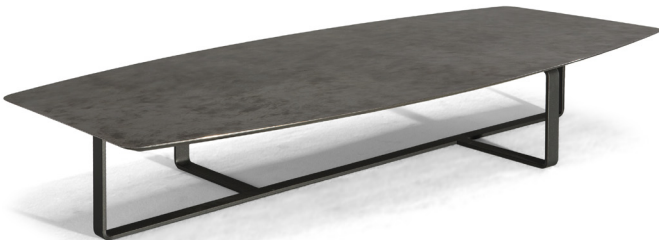

■ T134MX3

■ T134XX3

■ T134MM5

■ T134M05

■ T13401X

■ T13403X

ALL PICTURES SHOWN ARE FOR ILLUSTRATIVE PURPOSE ONLY. ACTUAL PRODUCT MAY VARY DUE TO PRODUCT ENHANCEMENT.

SCHEMATICS

square Central

90cm x 90cm H 38cm
35,43" x 35,43" H 14,96"

Rectangular Central

70cm x 148cm H 25cm
27,56" x 58,27" H 9,84"

73cm x 118cm H 39cm
28,74" x 46,46" H 15,35"

Rectangular ACCENT

46cm x 56cm H 50cm
18,11" x 22,05" H 19,69"

FINISHINGS

Frame finishing

ANTHRACITE

Top finishing

SMOKED OAK

NICKEL SILVER

GLAZED COFFEE

GLOSSY
CALACATTA
GOLD