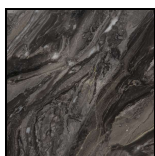

Round Accent

55cm x 55cm H 56cm
21,65" x 21,65" H 22,05"

FINISHINGS

Frame finishing

Smoked Oak/Brass

Walnut/Brass

Top finishing

WALNUT

SMOKED OAK

MATT BETON

MARMO
OROBICO

Matt White Chalk

Volakas

Smoked Oak
Termocotto