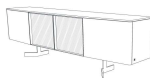

■ W01101X

■ W01101X

■ W01101X

■ W01102X

■ W01102X

■ W01102X

SCHEMATICS

TV CABINET

42cm x 200cm H 60cm
16,54" x 78,74" H 23,62"

43cm x 200cm H 60cm
16,93" x 78,74" H 23,62"

Tv holder unit

42cm x 200cm H 60cm
16,54" x 78,74" H 23,62"

43cm x 200cm H 60cm
16,93" x 78,74" H 23,62"

Sideboard with doors