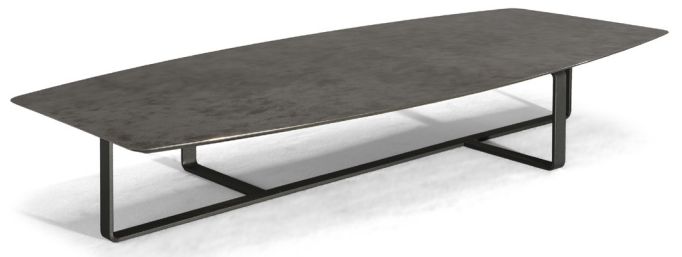

■ T134MX3

■ T134XX3

■ T134MM5

■ T134M05

■ T13401X

■ T13403X

SCHEMATICS

square Central

90cm x 90cm H 38cm
35,43" x 35,43" H 14,96"

Rectangular Central

70cm x 148cm H 25cm
27,56" x 58,27" H 9,84"

73cm x 118cm H 39cm
28,74" x 46,46" H 15,35"

Rectangular ACCENT

46cm x 56cm H 50cm
18,11" x 22,05" H 19,69"

FINISHINGS

Frame finishing

ANTHRACITE

Top finishing

SMOKED OAK

NICKEL SILVER

GLAZED COFFEE

GLOSSY CALACATTA GOLD