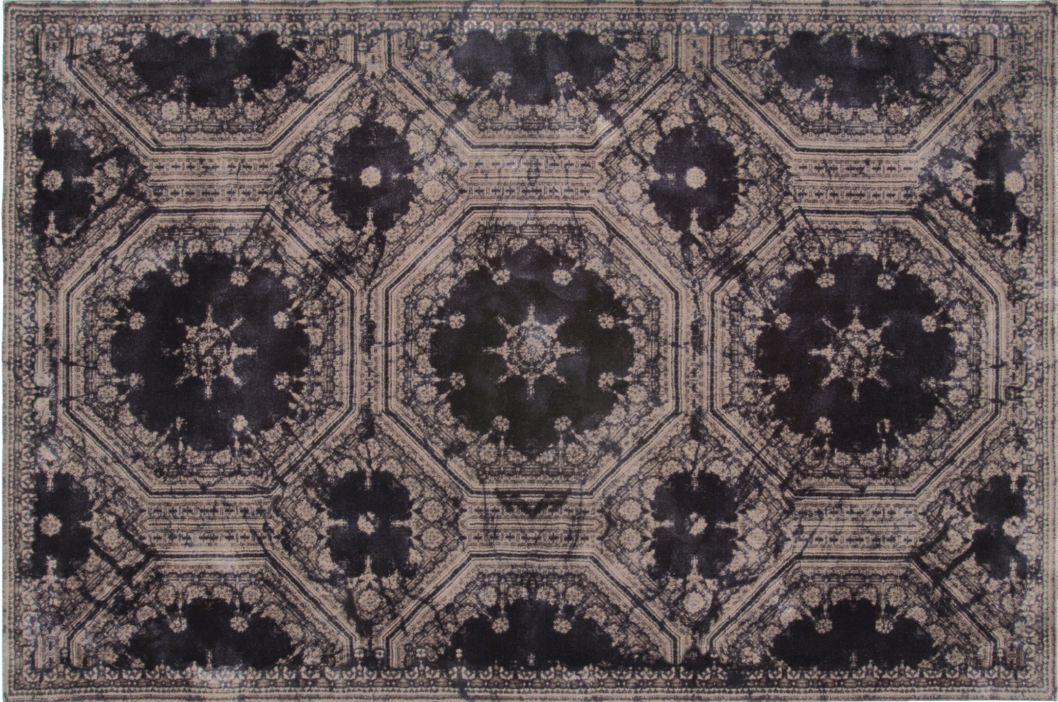

■ R70402X

■ R70401X

ALL PICTURES SHOWN ARE FOR ILLUSTRATIVE PURPOSE ONLY. ACTUAL PRODUCT MAY VARY DUE TO PRODUCT ENHANCEMENT.

## SCHEMATICS

---

### RECTANGULAR

200cm x 300cm  
78,74" x 118,11"

300cm x 400cm  
118,11" x 157,48"

### Color

Night blue

TAUPE