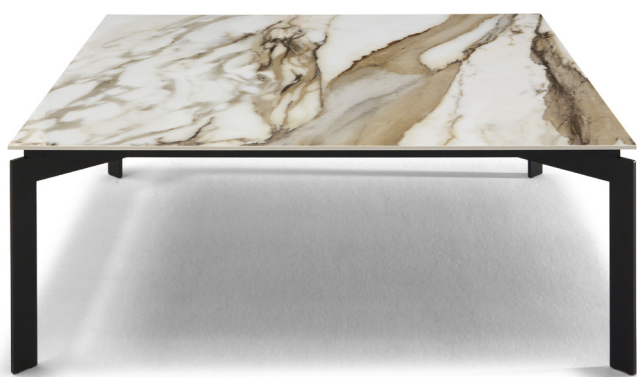

by NATUZZI
DIVANI & DIVANI

■ T042003XOF / T042003XDD

■ T042006XOF / T042006XDD

■ T042016XOF / T042016XDD

■ T042017XOF / T042017XDD

■ T042002XOF / T042002XDD

■ T042005XOF / T042005XDD

■ T042001XOF / T042001XDD

■ T042004XOF / T042004XDD

ALL PICTURES SHOWN ARE FOR ILLUSTRATIVE PURPOSE ONLY. ACTUAL PRODUCT MAY VARY DUE TO PRODUCT ENHANCEMENT.

SCHEMATICS

square Central

90cm x 90cm H 32cm
35,43" x 35,43" H 12,6"

Round Accent

50cm x 56cm H 56cm
19,69" x 22,05" H 22,05"

56cm x 56cm H 50cm
22,05" x 22,05" H 19,69"

FINISHINGS

Frame finishing

BROWN

CAMEL

Iron Grey

Top finishing