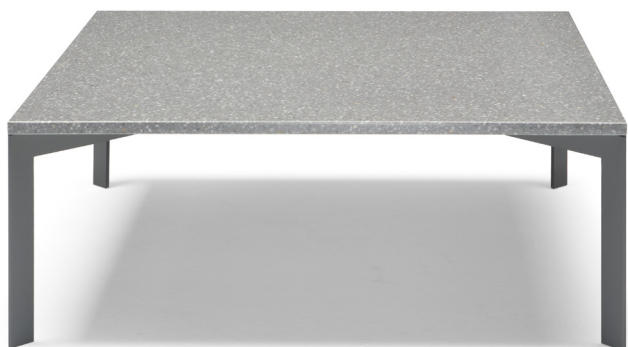

by NATUZZI
DIVANI & DIVANI

■ T042003XOF / T042003XDD