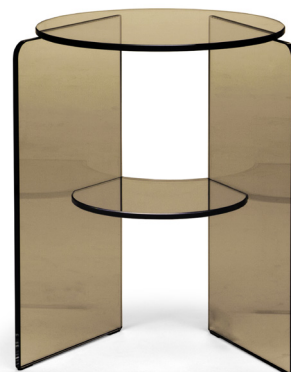

■ T041005XOF / T041005XDD  
(draft image - projectual review)

■ T041008XOF / T041008XDD

■ T041011XOF / T041011XDD

■ T041006XOF / T041006XDD  
(draft image - projectual review)

■ T041009XOF / T041009XDD

■ T041012XOF / T041012XDD

■ T041004XOF / T041004XDD  
(draft image - projectual review)

■ T041007XOF / T041007XDD

■ T041010XOF / T041010XDD

SCHEMATICS

Round ANGULAR

70cm x 70cm H 41cm  
27,56" x 27,56" H 16,14"

Round Central

90cm x 90cm H 31cm  
35,43" x 35,43" H 12,2"

Round Accent

40cm x 40cm H 51cm  
15,75" x 15,75" H 20,08"

FINISHINGS

Frame finishing

BRONZE

SMOKE

Extra Clear Glass

Top finishing

BRONZE

SMOKE

Extra Clear Glass