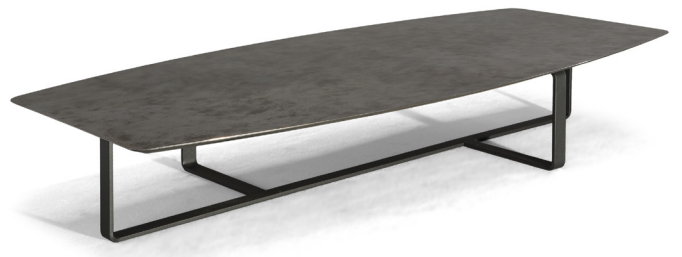

■ T134MX3

■ T134XX3

■ T134MM5

■ T134M05

■ T13401X

■ T13403X

**SCHEMATICS**

**square Central**

90cm x 90cm H 38cm  
35,43" x 35,43" H 14,96"

**Rectangular Central**

70cm x 148cm H 25cm  
27,56" x 58,27" H 9,84"

73cm x 118cm H 39cm  
28,74" x 46,46" H 15,35"

**Rectangular ACCENT**

46cm x 56cm H 50cm  
18,11" x 22,05" H 19,69"

**FINISHINGS**

**Frame finishing**

ANTHRACITE

**Top finishing**

SMOKED OAK

NICKEL SILVER

GLAZED COFFEE

GLOSSY CALACATTA GOLD